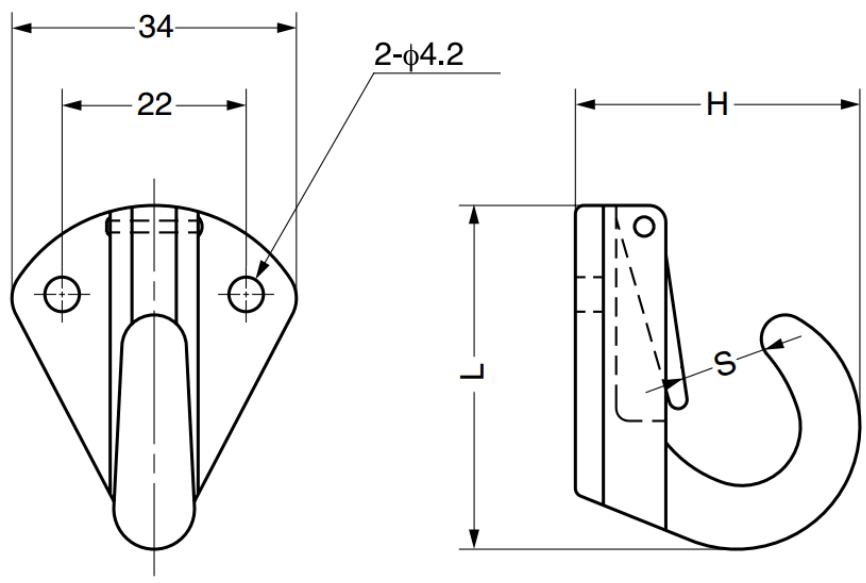

GWH Latch Hook

Features

- Keep items hooked, ideal for vibration or shock applications

Material

- Stainless steel, polished

Part No.	L	H	S	Load Capacity	
				147 N	15 kg
GWH-1	38	25	7	147 N	15 kg
GWH-2	41	34	10		